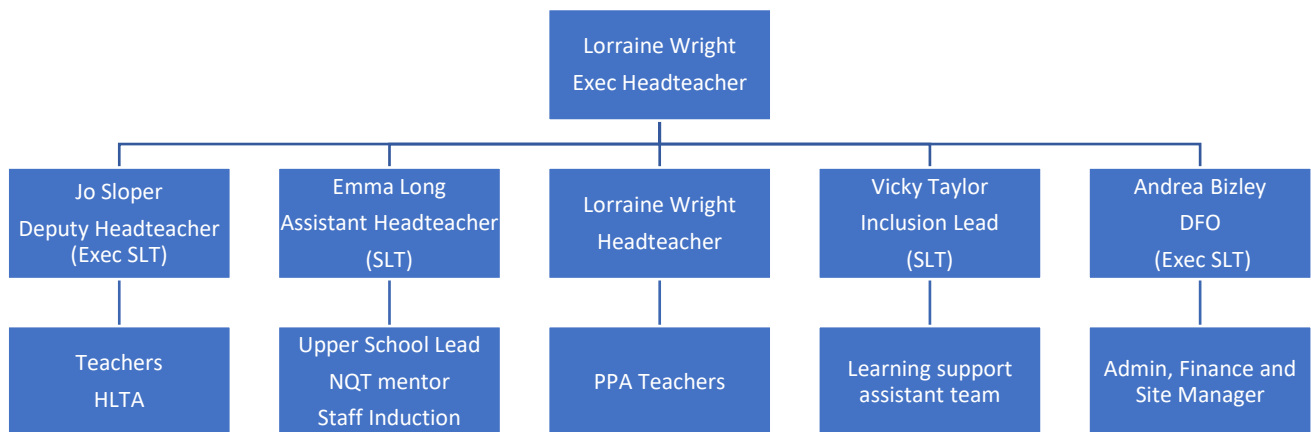

Learning support assistants

Lou Cload
Sue Cho
Kate Matthews

Elmlea Junior School STAFFING STRUCTURE 2020/2021

LINE MANAGEMENT STRUCTURE

TEAM MANAGEMENT STRUCTURES

	Year 3	Year 4	Year 5	Year 6
Team Leaders	Beth Greer	Sarah Bareau Lower School Lead	Emma Long Upper School Lead	Laura Sheffield