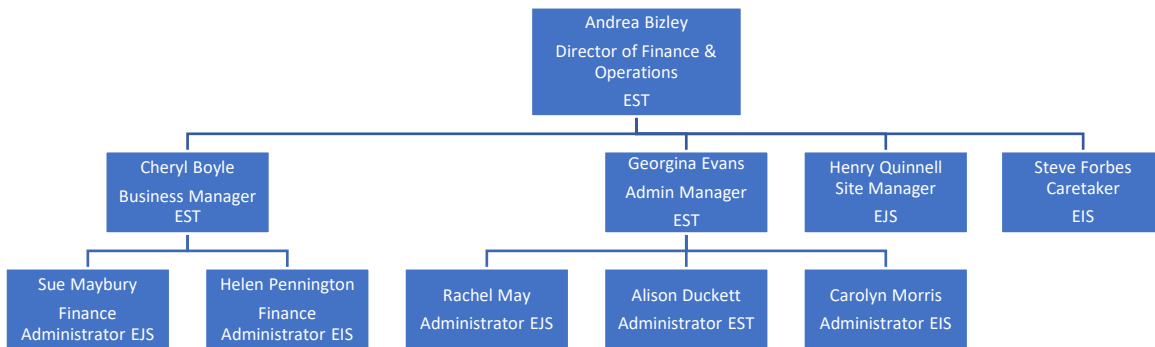

**ELMLEA SCHOOLS' TRUST
STAFFING
AS AT MAY 2021**

ELMLEA SCHOOLS' TRUST LEADERSHIP STRUCTURE 2020-2021			
Lorraine Wright - CEO/Executive Headteacher			
Executive Leadership Team Elmlea Schools' Trust	Lee Daubney Deputy Head Elmlea Infant School	Jo Sloper Deputy Head Elmlea Junior School	Andrea Bizley Director of Finance and Operations Elmlea Schools' Trust
Senior Leadership Team Elmlea Schools' Trust	Abbie Neale Early Years Lead Elmlea Infant School	Emma Long Assistant Head Elmlea Junior School	Cheryl Boyle Business Manager Elmlea Schools' Trust
	Jane Simmons SENDCO Elmlea Infant School	Vicky Taylor Inclusion Lead Elmlea Junior School	

Elmlea Schools' Trust Business, Administration, Finance and Site Staff

**ELMLEA INFANT SCHOOL
STAFFING STRUCTURE 2020/2021**

LINE MANAGEMENT STRUCTURE

TEAM MANAGEMENT STRUCTURES

	Early Years	Year 1	Year 2
Team Leaders	Abie Neal	Millie Crook	Jane Simmons