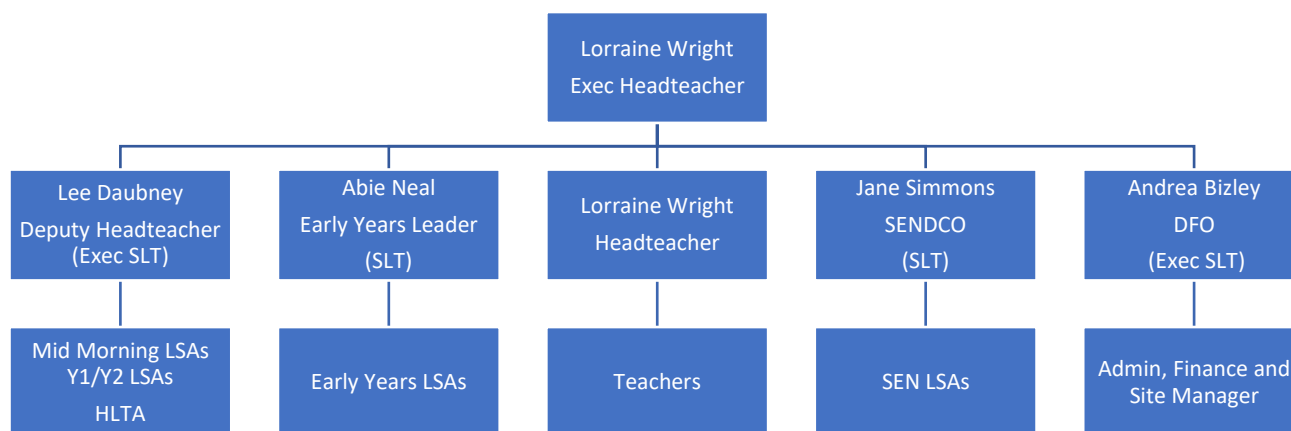

**ELMLEA SCHOOLS' TRUST
STAFFING
AS AT MAY 2021**

ELMLEA SCHOOLS' TRUST LEADERSHIP STRUCTURE 2020-2021			
Lorraine Wright - CEO/Executive Headteacher			
Executive Leadership Team Elmlea Schools' Trust	Lee Daubney Deputy Head Elmlea Infant School	Jo Sloper Deputy Head Elmlea Junior School	Andrea Bizley Director of Finance and Operations Elmlea Schools' Trust
Senior Leadership Team Elmlea Schools' Trust	Abbie Neale Early Years Lead Elmlea Infant School	Emma Long Assistant Head Elmlea Junior School	Cheryl Boyle Business Manager Elmlea Schools' Trust
	Jane Simmons SENDCO Elmlea Infant School	Vicky Taylor Inclusion Lead Elmlea Junior School	

Elmlea Schools' Trust Business, Administration, Finance and Site Staff

**ELMLEA INFANT SCHOOL
STAFFING STRUCTURE 2020/2021**

LINE MANAGEMENT STRUCTURE

TEAM MANAGEMENT STRUCTURES

	Early Years	Year 1	Year 2
Team Leaders	Abie Neal	Millie Crook	Jane Simmons